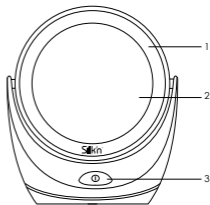

EN

Introduction

Thank you for purchasing Silk'n Makeup Mirror. Please read the user manual carefully and keep it in a safe place for future reference. If you need any assistance, please contact Silk'n customer support by email at customer-careuk@silkn.eu.

Package Contents

Silk'n Makeup Mirror
3 x 1.5V AAA Battery
User Manual

Product Diagram

1. LED Lights
2. Mirror
3. Lighted Push Button
4. Battery Cover

Product Specifications

Product Name	Silk'n Makeup Mirror
Model Number	M60033AB00-NL
Color	White
Material	ABS
Dimensions	16x9x19cm (6.3"x3.54"x7.48")
Weight	375g (13.23oz)
Battery	3xAAA, 1.5V